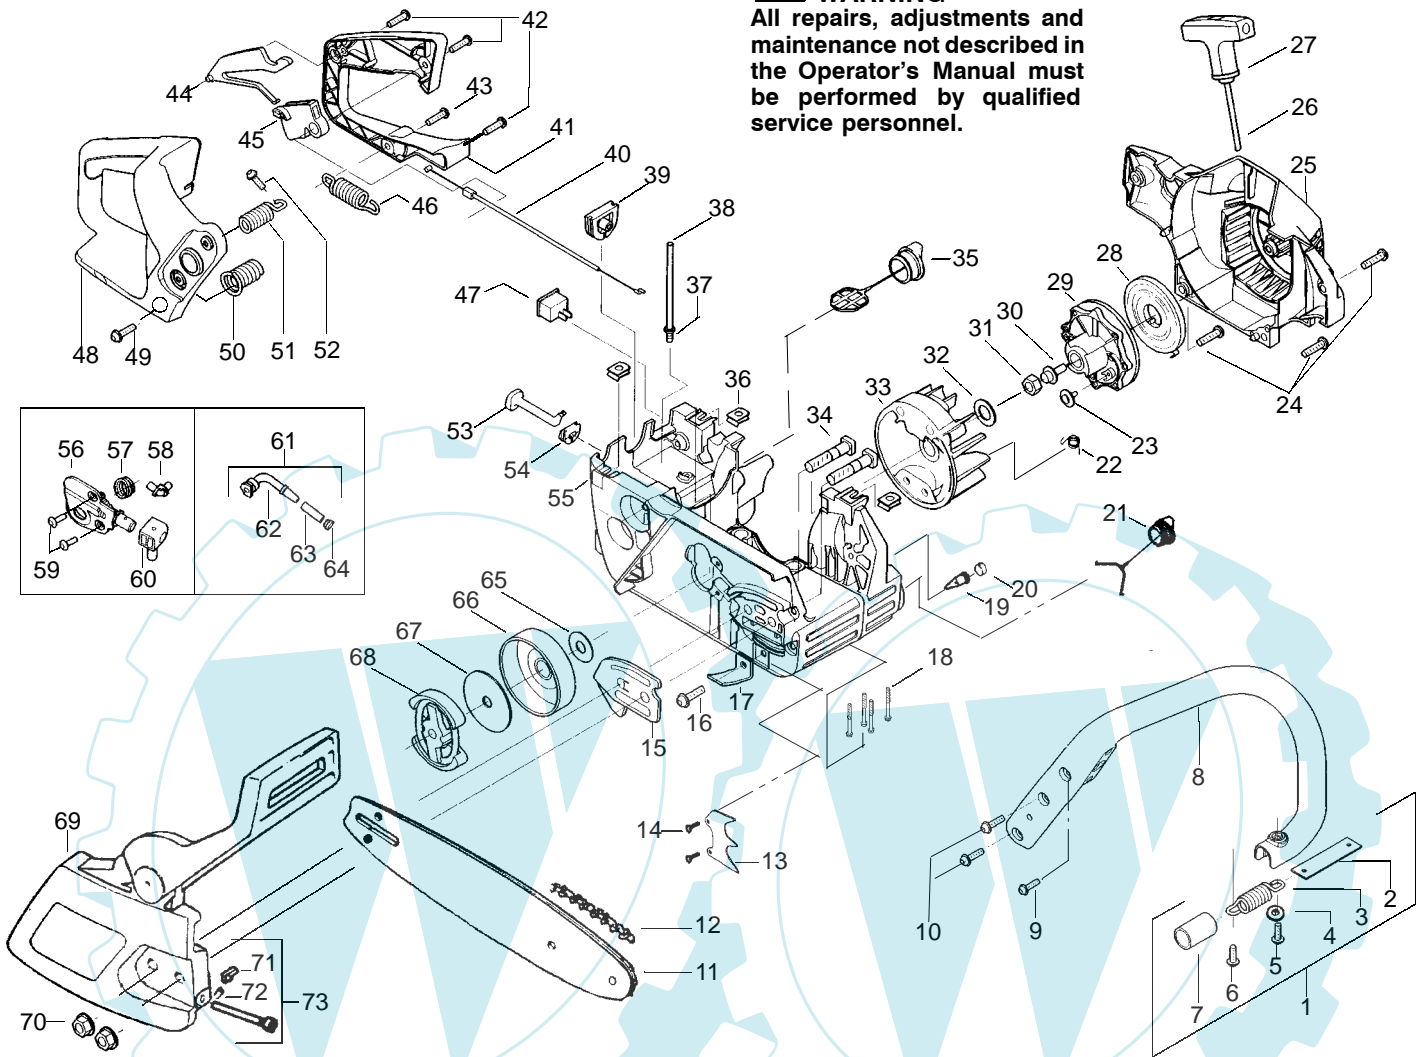

Ref.	Part No.	Description	Ref.	Part No.	Description	Ref.	Part No.	Description
1.	530047963	Assy.-Isolator	27.	530056402	Handle-Starter	53.	530047605	Knob-Choke
2.	530047608	Strap-Limiter	28.	530027531	Spring-Recoil	54.	530049005	Grommet-Knob
3.	530042082	Spring-Isolator	29.	530037817	Pulley-Starter	55.	530056819	Assy-Chassis
4.	530015123	Washer	30.	530015920	Screw	56.	530071259	Kit-Oil Pump (Incls. 57,58,60)
5.	530016018	Screw	31.	530016134	Nut-Flywheel	57.	530037820	Gear-Worm Spring
6.	530015843	Screw	32.	530015127	Washer-Flywheel	58.	530049477	Elbow-Oil Pickup
7.	530036142	Sleeve-AV Spring	33.	530039209	Assy-Flywheel	59.	530016064	Screw
8.	530047583	Handle-Front	34.	530016133	Bolt-Bar	60.	530019206	Seal Block
9.	530015940	Screw	35.	530047192	Assy-Fuel Cap	61.	530047663	Assy-Oil Pickup (Incl. 62-64)
10.	530015814	Screw	36.	530015922	Nut-U-Type	62.	530038373	Pick-up Oiler
11.	952044368	Bar - 14"	37.	530023877	Fitting-fuel line	63.	530037821	Filter-Oil
12.	952051209	Chain 14"	38.	530069216	Kit-Fuel line (large)	64.	530030189	Plug-Oil Filter
13.	530014381	Kit-Assy Spike(incl.14)	39.	530047631	Grommet-Cable	65.	530015907	Washer-Thrust
14.	530015805	Screw	40.	530047602	Cable-Throttle	66.	530047061	Assy-Clutch Drum w/bearing
15.	530038238	Plate-Bar Mounting	41.	530047581	Cover-Rear Handle	67.	530015611	Washer-Clutch
16.	530015814	Screw	42.	530015906	Screw	68.	530014949	Assy. Clutch
17.	530029850	Chain Catcher	43.	530015886	Screw	69.	530056823	Assy-Chain Brake
18.	530016132	Screw	44.	530036098	Lockout-Throttle	70.	530015917	Nut-Bar Mounting
19.	530026119	Check Valve	45.	530036097	Trigger-Throttle	71.	530015826	Pin-Retainer
20.	530038264	Plug-Bronze Vent	46.	530042082	Spring	72.	530038593	Retainer
21.	530010846	Assy-Oil Cap	47.	530069572	Kit-Switch	73.	530069611	Kit-Bar Adjust
22.	530023817	Spring-Starter Dog	48.	530047582	Handle - Rear			
23.	530016080	Screw	49.	530015814	Screw			
24.	530015892	Screw	50.	530053274	Assy. Isolator - lower			
25.	530056822	Housing-Fan	51.	530071385	Kit-Isolator (Upper)			
26.	530069232	Kit-Rope	52.	530015875	Screw			