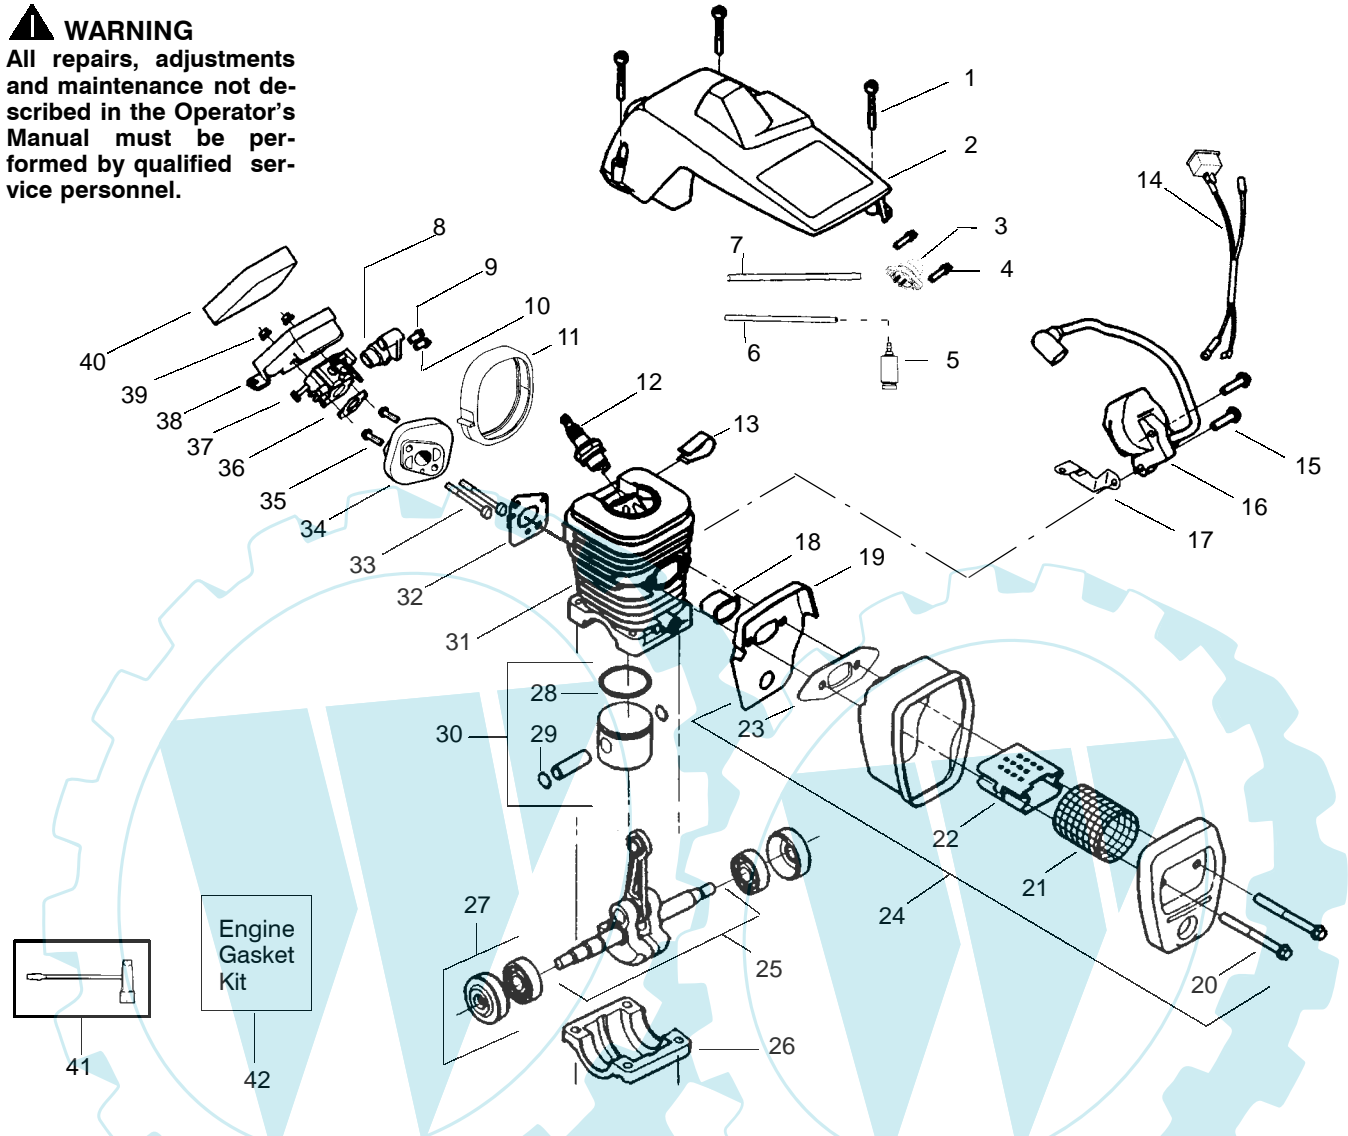

PARTS LIST NO. 530163182		turbo® silent	PARTS LIST	CHAIN SAW MODEL(S) Turbo Silent - 3536
DATE 6/27/02	NEW			PAGE NO. 2
Note: Illustration may differ from actual model due to design changes				

⚠ WARNING
All repairs, adjustments and maintenance not described in the Operator's Manual must be performed by qualified service personnel.

Ref.	Part No.	Description	Ref.	Part No.	Description	Ref.	Part No.	Description
1.	530016153	Screw	20.	530016132	Screw	38.	530047604	Housing-Air Filter Nut
2.	530071310	Shield-Cylinder	21.	530036103	Screen-Spark	39.	530016101	Nut
3.	530047213	Assy-Air Purge	22.	530037813	Diffuser-Muffler	40.	530037793	Air Filter - Foam
4.	530015780	Screw	23.	530069608	Gasket-Muffler (kit)	41.	530031135	Wrench-Bar
5.	530095646	Assy-Fuel Pick-up	24.	530047207	Assy-Muffler (Incl. 19,20, 21,22,23)	42.	530069608	Kit-Engine Gasket (incl. 36,32,23)
6.	530069247	Kit-Line Purge/Carb. (Small Dia)	25.	530047062	Assy-Crankshaft			
7.	530069216	Kit-Line Purge/Tank (large line)	26.	530037935	Cap-Crankcase			
8.	530049244	Grommet-Carb Adjust.	27.	530056363	Assy-Seal & Bearing			
9.	530038479	Limiter Cap-High(brown)	28.	530038729	Ring-Piston			
10.	530038478	Limiter Cap-Low(tan)	29.	530015697	Retainer - Piston Pin			
11.	530054144	Seal-Carb Adapter	30.	530071408	Kit-Piston - (incl. 28-29)			
12.	952030150	Spark Plug (RCJ-7Y)	31.	530071412	Kit-Cylinder			
13.	530016136	Clip-High Tension Lead	32.	530069608	Gasket-Carb. Adapter (kit)			
14.	530049117	Assy-Wire Harness (includes switch)	33.	530016187	Screw			
15.	530015814	Screw	34.	530049700	Carb. Adapter			
16.	530039167	Module-Ignition	35.	530016386	Screw			
17.	530047442	Strap-Ground	36.	530069608	Carb. Gasket (kit)			
18.	530037652	Insulator-Heat	37.	530069722	Kit-Carburetor (incl. 9 & 10)			
19.	530049870	Back Plate-Muffler						
								Not Shown
								530163173 Manual - (Euro I)
								530143174 Manual - (Euro II)
								530163097 Manual - (Euro III)
								530143175 Manual - (Euro IV)

↖ = NEW PART NUMBER FOR THIS IPL

★ = REFER TO THE SERVICE REFERENCE INDICATED FOR MORE INFORMATION. (LOCATED AT END OF IPL)